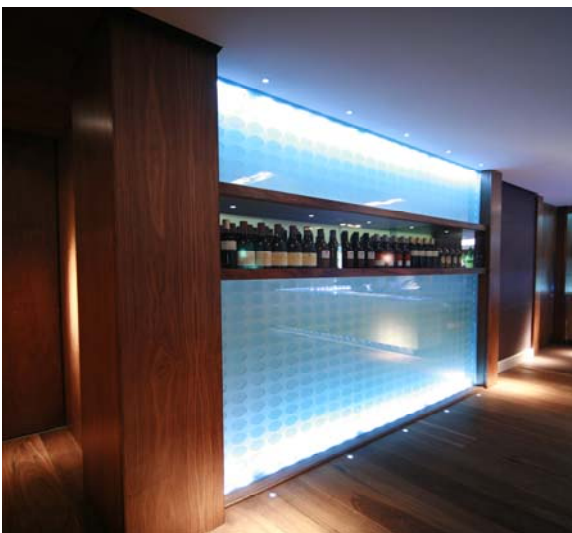

Coveled™

Courtesy of WD Lighting

Rudding Park

Rudding Park

See the benefits:

Ultra slim design

COVELED™ is an ultra compact linear light source which can integrate seamlessly within architectural features or even furniture.

Maximum visual effect

COVELED™ systems are available in deep saturated colours and a range of warm and cool white colour options.

Low maintenance costs

COVELED™ is virtually maintenance free and offers long life up to 50,000 operating hours.