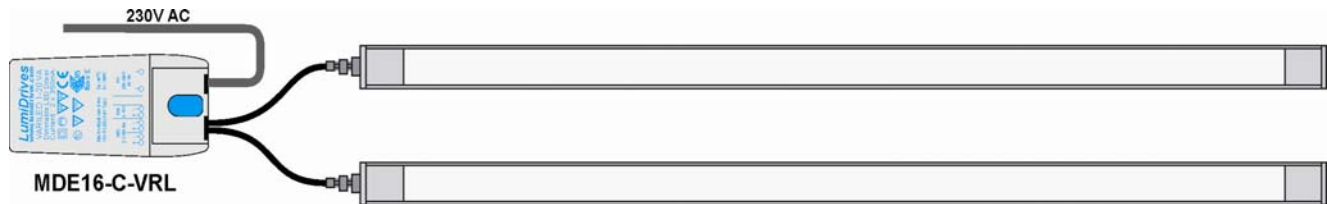

Compatible drivers