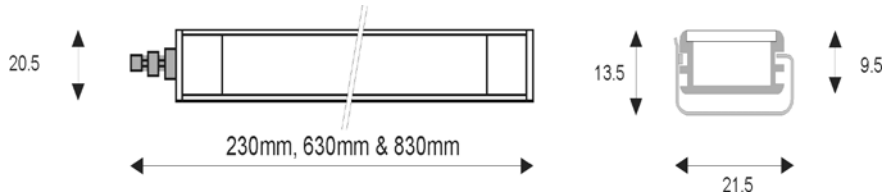

- Cove and Cornice Lighting
- Shelf Lighting
- Integrated into furniture
- Under counters
- Stair hand rails
- Display cases
- Task Lighting

Dimensions

Supplied with 3 metre cable
Cable diameter: 4.0 mm

Model Information

CL - XXX - XX

Colour

W White
WW Warm White
B Blue
G Green
R Red
A Amber

Example of product code:

CL-230-WW Coveled™ 230 mm warm white

Length (mm)	Number of LEDs	Power Consumption (watts)	Typical Light Output (lumens) in white*
230 mm	2	2.4	70
630 mm	6	7.2	210
830 mm	8	9.2	280