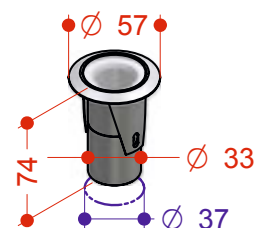

ARTICLE NUMBERS MARKER / N° 5765...22

	R	G	B	A	WW	CW	RGB
1W	312	313	315	316	310	311	
3W	712	713	715	716	710	711	721

LED INSTRUMENTS

ALLAEYS LED INSTRUMENTS
Wortegemseweg 121 - B-8790 WAREGEM - BELGIUM
phone: +32 56 616 274 - fax: +32 56 616 275
mobile phone +32 495 564 072
e-mail: main@allaey's.com