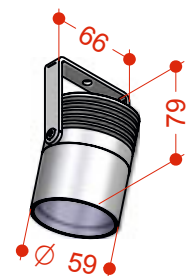

A wide selection of light colours are available as well as a possibility between narrow beam (10°) and medium beam (30°). The leds are mounted on a Metal Core Printed Circuit Board which is fixed by means of stainless steel screws. This ensures an easy replacement in case of failure.

The Beamer Tri Surface is installed by means of a stainless steel bracket.

**Power: 1 W - 3 W**

**remote powersupply type: current**

## TECHNICAL SPECIFICATIONS BEAMER TRI SURFACE

Powered	Colours	Optics	mA	IP	housing	cable	fixation		current drive	power supply
3 x 1W	R-G-B-A CW-WW	10° 30°	350	IP 67	alu ano	1 m	bracket		6/12 led 350 mA	110-230 V AC
3 x 3W	R-G-B-A CW-WW	10° 30°	700	IP 67	alu ano	1 m	bracket		6/12 led 700 mA	110-230 V AC
3 x 3W	RGB	30°	350	IP 67	alu ano	1 m	bracket		RGB drive 350 mA	12-48 V DC

## ARTICLE NUMBERS BEAMER TRI SURFACE / N° 2563...12

	R	G	B	A	WW	CW	RGB
1W/10°	112	113	115	116	110	111	
1W/30°	312	313	315	316	310	311	
3W/10°	512	513	515	516	510	511	
3W/30°	712	713	715	716	710	711	721